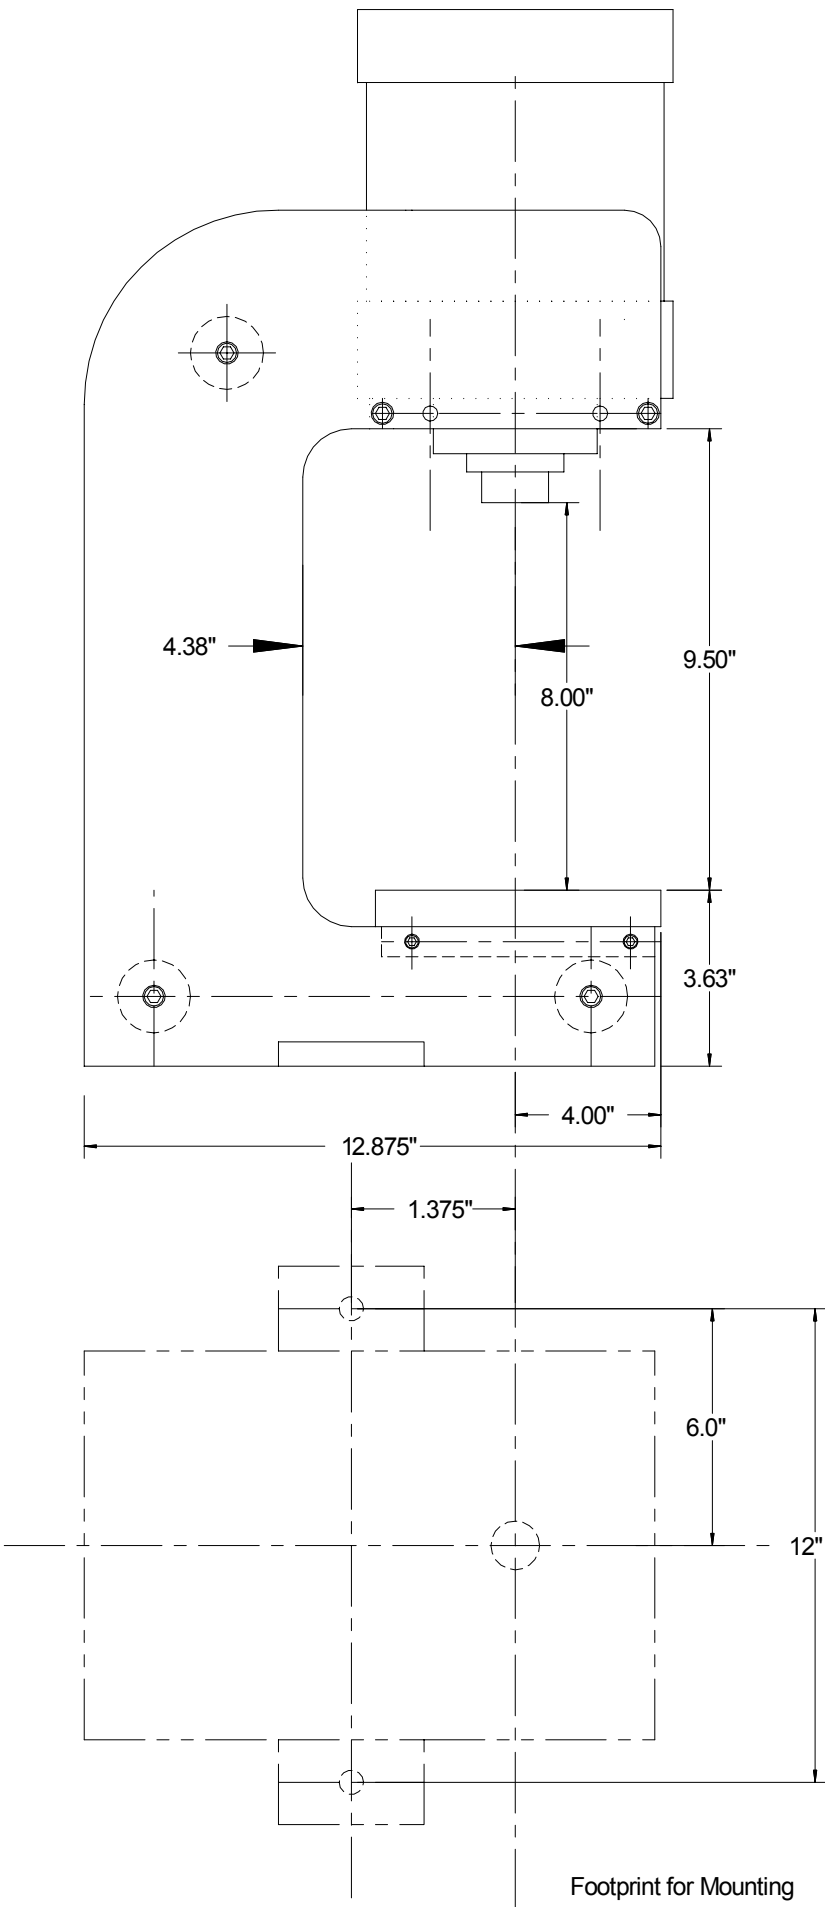

DIRECT-AIRE PNEUMATIC PRESS SERIES

MODEL 800

5000 lbs @ 100PSI

- **ECONOMICAL**
- **COMPACT**
- **TROUBLE FREE**
- **ACCURATE**
- **ADAPTABLE**

SPECIFICATIONS

- Stroke 4.5" custom strokes
- Open Height 8"
- Throat Depth 4.25"
- Heavy Duty design with 6"x8" platen
- Throughspace 6"
(for flexible working area)

Call TODAY for a Quote!

1-888-889-4287

or email sales@joraco.com

AIM JORACO

Direct-Aire
 Straight Cylinder Press
 Model 800 Series