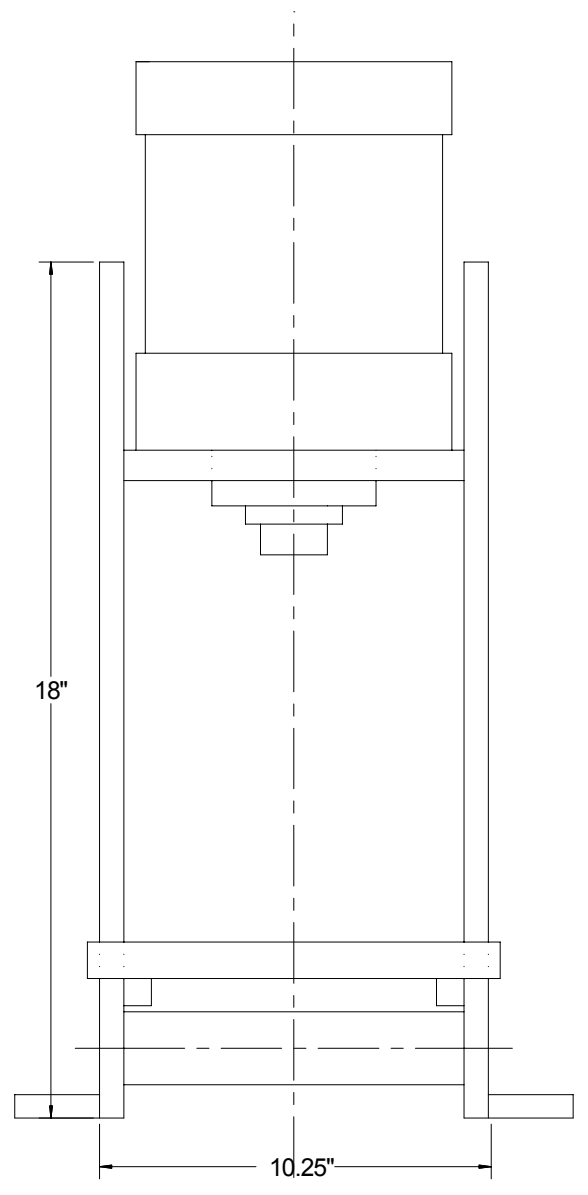

DIRECT-AIRE PNEUMATIC PRESS SERIES

MODEL 800

5000 lbs @ 100PSI

- **ECONOMICAL**
- **COMPACT**
- **TROUBLE FREE**
- **ACCURATE**
- **ADAPTABLE**

SPECIFICATIONS

- Stroke 4.5" custom strokes
- Open Height 8"
- Throat Depth 4.25"
- Heavy Duty design with 6"x8" platen
- Throughspace 6"
(for flexible working area)

Call TODAY for a Quote!

1-888-889-4287

or email sales@joraco.com

AIM JORACO

Direct-Aire
 Straight Cylinder Press
 Model 800 Series